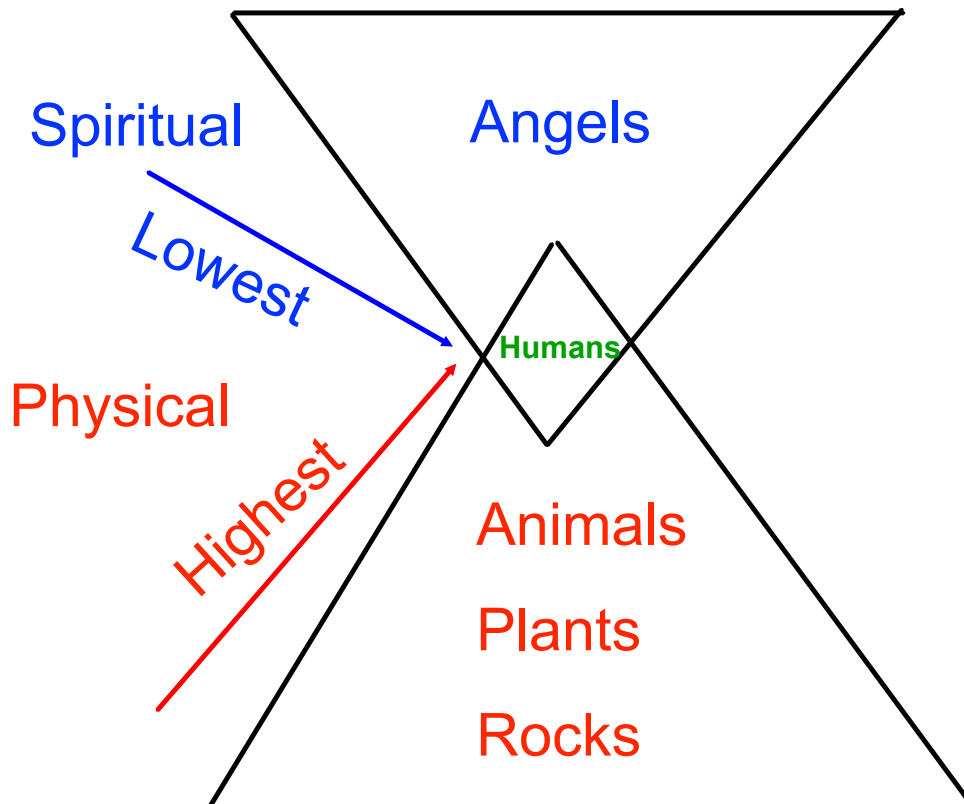

**Review: What are the unique traits of the human souls?**

## The Heirarchy of Creation

- 1) You are dust.
- 2) Christ became incarnate!

**Attributes:** properties or traits (what is it?)

↳ **Ice Cream** = cold, comes in many flavors, food, melts, sweet, soft.

**Attributes of God:** What is God's nature?

## WHO IS GOD?

**Personal: An eternal family of persons**

The Trinity

Read 15 & 16

- the central mystery of our faith
- Revealed when the Son of God became human and revealed it to us.

Apostles' Creed

Nicene Creed

Fire  
Light = flame  
Heat

4) All three Persons are co-eternal.

"God from God, light from light". Eternal begets Eternal.

5) The three Persons are distinct.

6) We ascribe different roles for the three Persons: